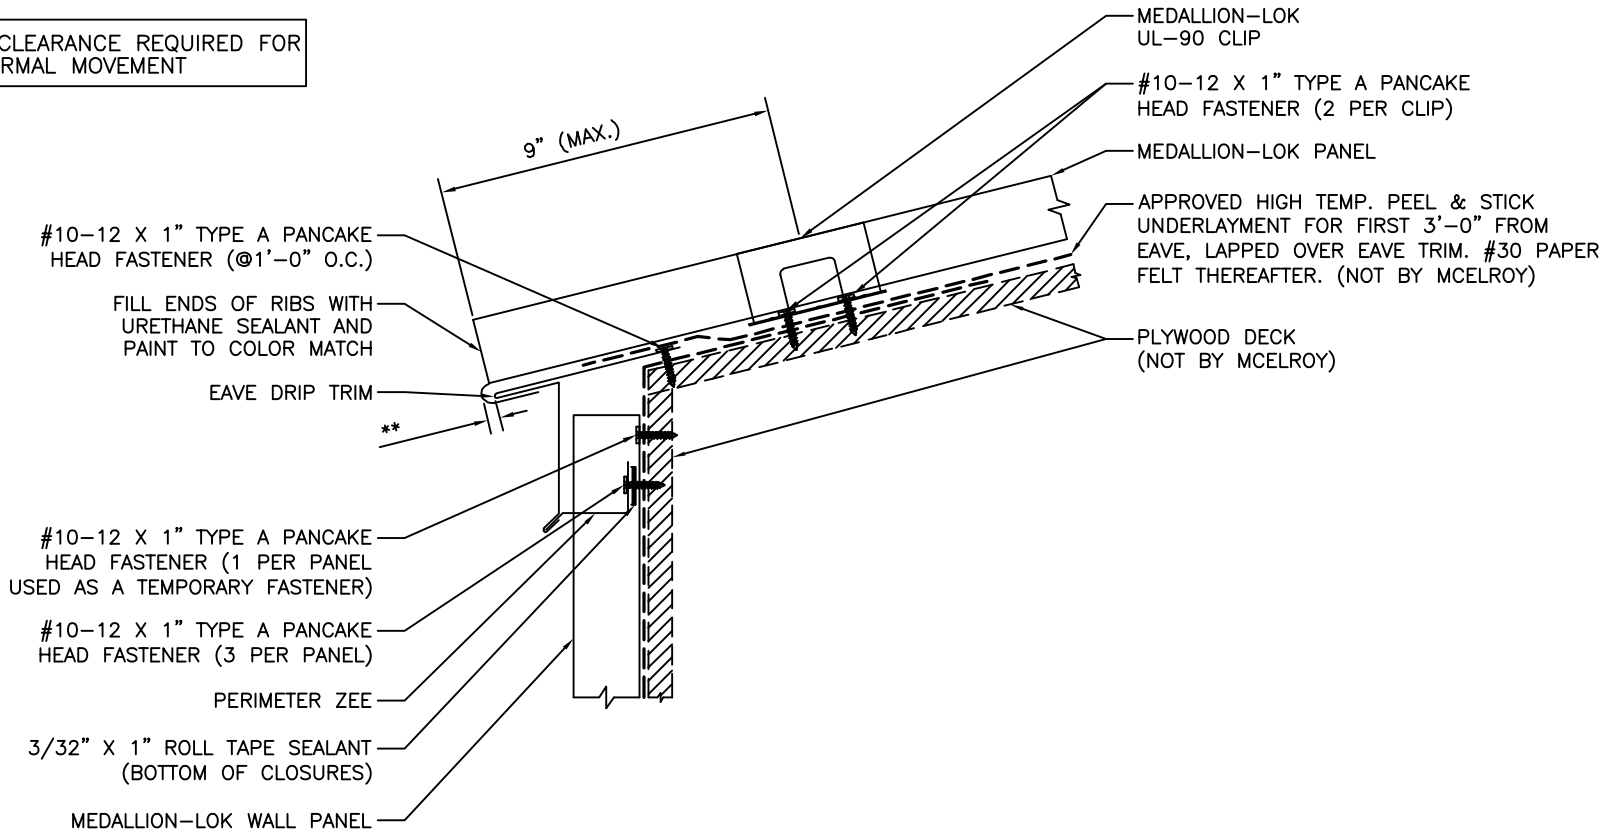

**\*\* CLEARANCE REQUIRED FOR THERMAL MOVEMENT**

# EAVE DRIP with FASCIA PANEL DETAIL

ISSUE/REVISION DATE:

06/17/2020

ROOF PANEL: MEDALLION LOK

SUBSTRATE: PLYWOOD

SCALE: N T S